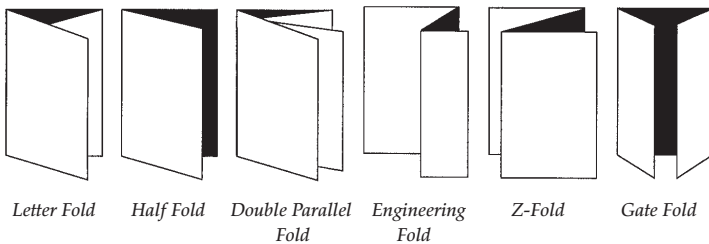

Preset Fold Patterns

Simple Maintenance

The PF-P330 is designed for easy operator maintenance. Removal of the fold rollers requires no tools, making cleaning or replacement a simple task.

Programmable Memory Function

There are ten programmable memory settings for custom folds. The preset counter can be set to stop at a specific batch quantity with the 10-digit keypad.