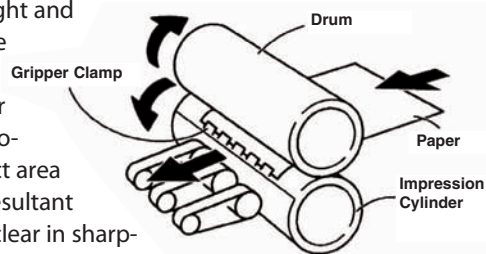

## Precision + Control = Quality

Precise single-sheet feeding is assured with the SD700's superior feed mechanism and integrated, highly advanced double-sheet detection system. Each sheet is controlled by the Paper Gripper Clamp as it feeds straight and true through the entire imaging process. An advanced full diameter impression cylinder provides increased contact area during printing. The resultant high-quality image is clear in sharpness and density of each print as printing pressure is automatically calibrated based on printing speed and surrounding temperature.